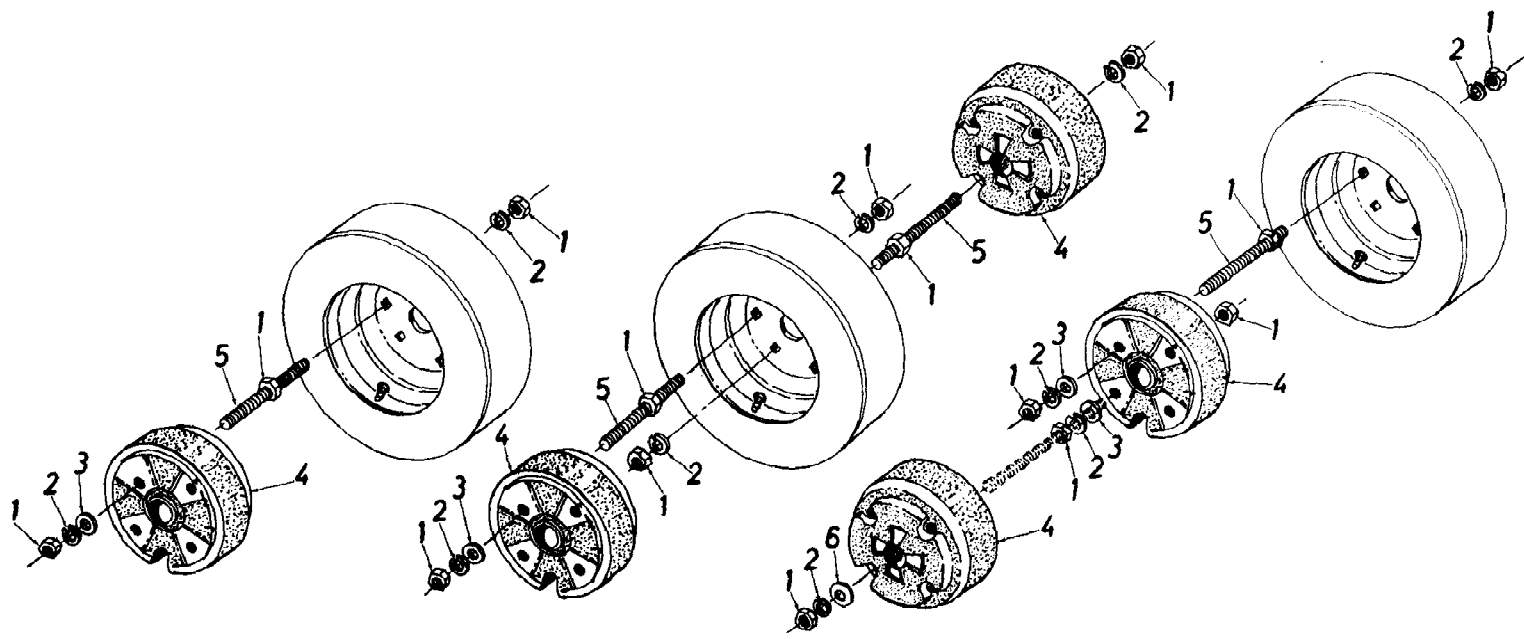

190-784-190 Wheel Weights (1996)
50 lb. Wheel Weights

190-784-190 Wheel Weights (1996)
50 lb. Wheel Weights

Page 2 of 2

Ref #	Part Number	Qty	S/P/F	Description
1	712-0206	12	S	Hex Nut 1/2-13 Thd.
2	736-0921	8	S	Lock Wash. 1/2" I.D.
3	736-0192	4	S	Fl-Wash. .53" I.D. x .93" O.D.
4	723-0366	2		Wheel Weight
5	711-0543	4		Rod Threaded 1/2-13 x 9.5" Lg.
6	736-0180	4	S	Fl-Wash. .5" I.D. x 2.0" O.D.